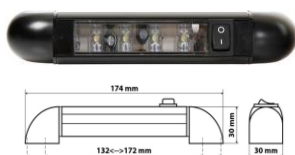

969

FAROLIM RINDER ILUM. MATRICULA 68X38X36

7066.5

PLAFONIER C/INTERRUPTOR MEDIO

7066.6

LUZ INTERIOR 4 LED 12/24V

7066.9

LUZ INTERIOR 2 LEDS 12V